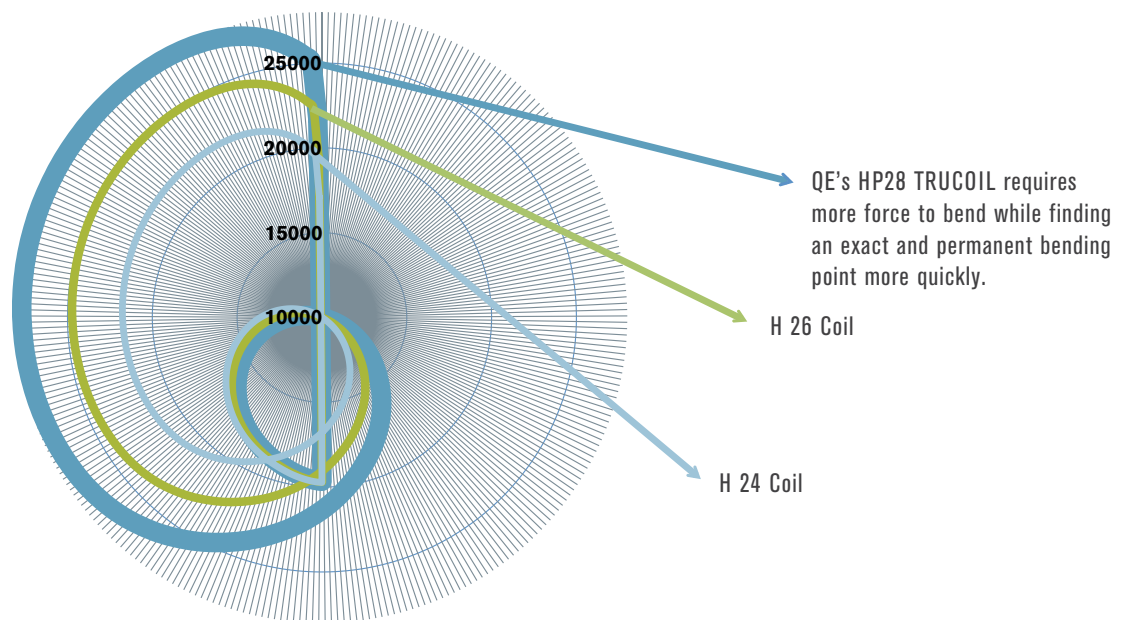

Feel the Difference

QE's High Performance HP28 Alloy has been designed and engineered for better performance in the brake and on the house.

We know that the only way to provide the **best products** in the world is to ensure that they're the best products for your family, home and our world.

105 colors to choose from that match today's most popular siding and window colors and 28 trim colors referred to as "System Colors" which are also available in soffit, fascia, drip edge, window casings, and rainwear.

That's why we consider the impact of everything we do on the environment and uncover opportunities to **make things better**. Which includes trim coil—every one of our trim coils start with recycled aluminum that is then titanium stabilized and annealed so you can feel the difference.